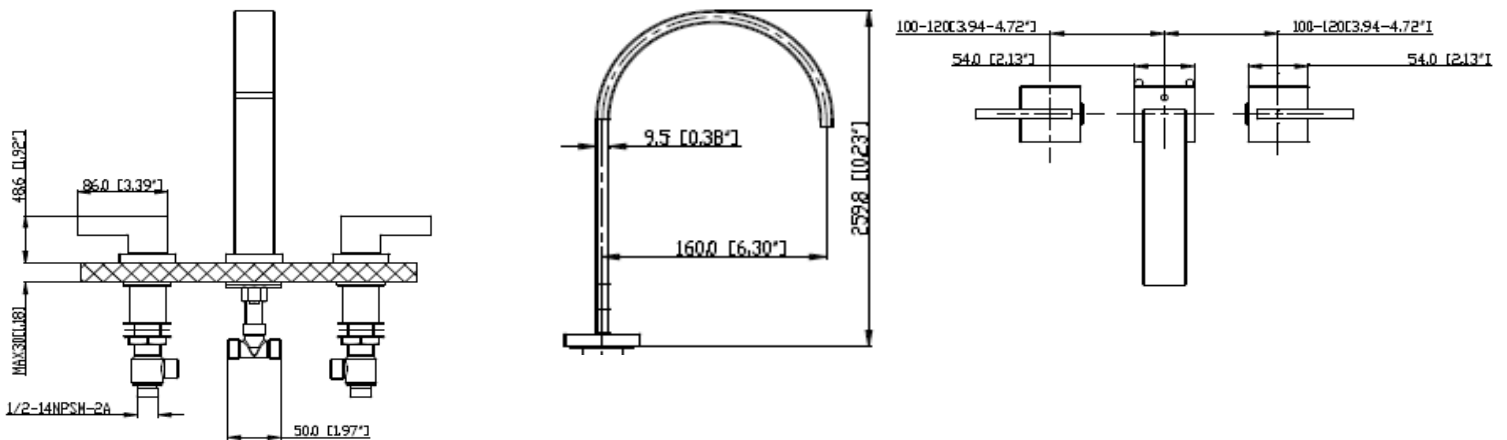

Dimensions

Warranty & Compliances

Warranty	Lifetime Limited Warranty
IAPMO/UPC	IAPMO/cUPC Compliant
ASME	ASME A112.18.1/ CSA B125.1
ANSI	Compliant
ADA	Compliant
NSF	Compliant
Lead Free	
Watersense	Compliant

Order Codes & Finishes/Colors

Finish	Faucet Grade	1.5 GPM	1.0 GPM	Model #
Polished Chrome	Showroom	818088	804591	T60445AC
Satin Nickel	Showroom	818096	833954	T60445AC
Oil Rubbed Bronze	Showroom	818112	833962	T60445AC
Replacement Cartridge - Cold		920389		
Replacement Cartridge - Hot		920397		

Type:
Job:
Order Code:
Approvals:

Design House reserves the right to make changes in materials, specifications & models at any time. Design House also reserves the right to discontinue product without notice or obligation.