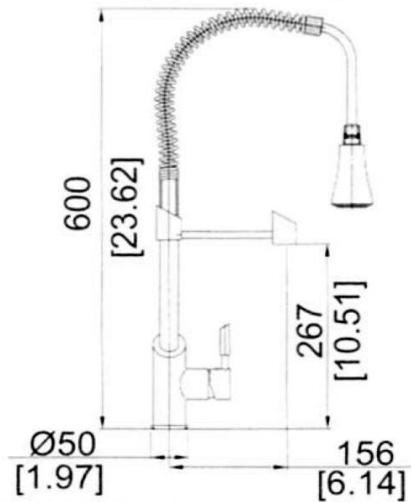

Specifications

Material Content: Metal Construction, Lead-Free Solid Brass Waterway
Flow Rate (GPM): 2.2 GPM @ 60psi
Cartridge: Ceramic
Sprayer: Dual Function Pull-Out Sprayer
Spout: 360° Swing Spout
Installation: Single Hole Installation
Parts: 2.5"

Dimensions

Warranty & Compliances

Warranty: Lifetime Limited Warranty
IAPMO/UPC: UPC & cUPC Compliant
ASME: ASME A112.18.1/CSA B125.1
ANSI: Compliant
ADA: Compliant
NSF: Compliant

Lead Free

Order Codes & Finishes/Colors

Finish	Faucet Grade	2.2 GPM Order Code	MFG Model #
Polished Chrome	Showroom	832618	T80219AG
Satin Nickel	Showroom	832626	T80219AG

Type:
Job:
Order Code:
Approvals:

Design House reserves the right to make changes in materials, specifications & models at any time. Design House also reserves the right to discontinue product without notice or obligation.