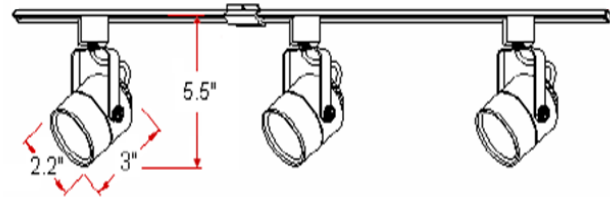

## Specifications

<b>Material Construction:</b>	Steel
<b>Lens:</b>	N/a
<b>Lamp Type &amp; Wattage:</b>	3 50W GU10 Base MR16 Lamps
<b>Mounting:</b>	Ceiling Mount
<b>Finish</b>	Satin Nickel
<b>Voltage:</b>	120V
<b>Weight:</b>	2.9lbs

## Dimensions

Track Dimensions	
Height	3/4"
Width	1-1/2"
Length	Selected by Length