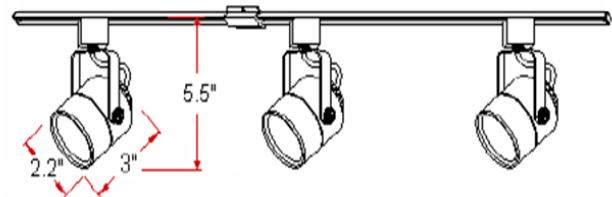

## Specifications

<b>Material Construction:</b>	Steel
<b>Lens:</b>	N/a
<b>Lamp Type &amp; Wattage:</b>	3 50W GU10 Base MR16 Lamps
<b>Mounting:</b>	Ceiling Mount
<b>Finish</b>	Black
<b>Voltage:</b>	120V
<b>Weight:</b>	2.9lbs

## Dimensions

Track Dimensions	
Height	3/4"
Width	1-1/2"
Length	Selected by Length