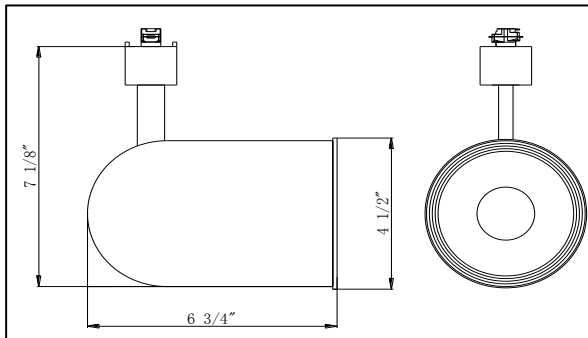

Avanti 4' Track

Specifications

Material Construction:	Steel
Lens:	N/a
Lamp Type & Wattage:	3 75W E27 PAR30
Mounting:	Ceiling Mount
Finish	Black
Voltage:	120V

Dimensions

Warranty & Compliances

Warranty	1 Year Limited Warranty
UL	UL Listed
ADA	N/A
EnergyStar	N/A

Companion Fixtures

Component	Satin	White	Black	Notes
4' Track	824854	830075	826883	Required (1)
Track Head	834861	834846	834853	3-5 Head Capability
Floating Canopy Power Cover	824870	830091	826891	Required (1)