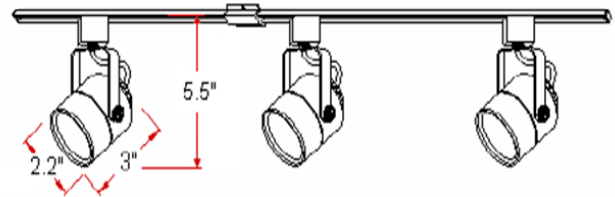

## Specifications

<b>Material Construction:</b>	Steel
<b>Lens:</b>	N/a
<b>Lamp Type &amp; Wattage:</b>	3 50W GU10 Base MR16 Lamps
<b>Mounting:</b>	Ceiling Mount
<b>Finish</b>	Black
<b>Voltage:</b>	120V
<b>Weight:</b>	2.9lbs

## Dimensions

Track Dimensions	
Height	3/4"
Width	1-1/2"
Length	Selected by Length