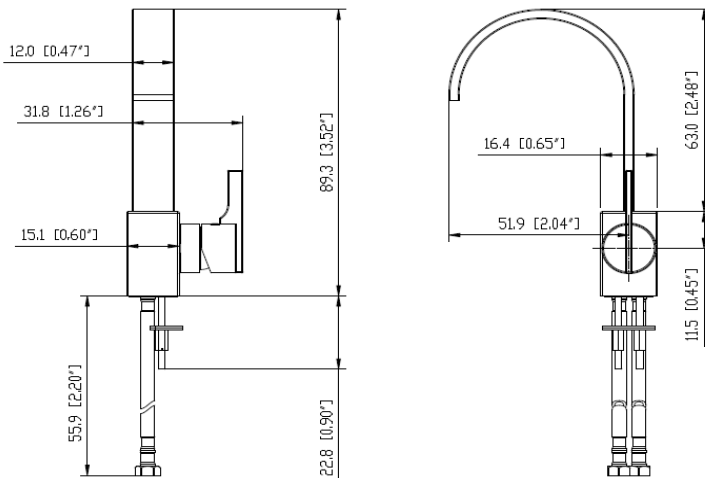

# Calle Lavatory Faucet

## Specifications

<b>Material Content</b>	Metal Construction
<b>Cartridge</b>	Ceramic
<b>Lift Rod</b>	None
<b>Installation Type</b>	Single-Hole Installation
<b>Parts</b>	Touch Activated Pop-Up in Matching Finish Included

## Dimensions