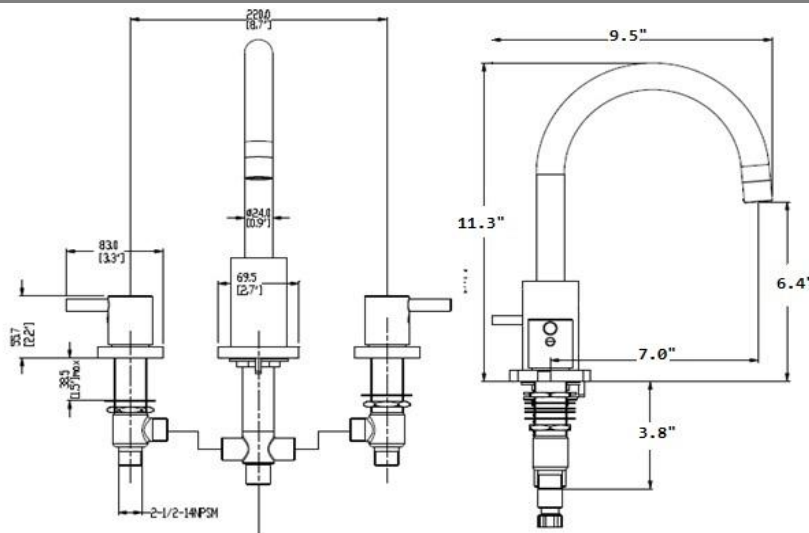

Eastport Roman Tub Faucet

Specifications

Material Content	Metal construction handle and spout.
Spout	Gooseneck Spout, 7" Spout Reach
Handle Operation	Quarter Turn Ceramic Cartridge
Flow Rate	18 GPM at 80 psi
Recommended psi	80 psi
Parts	Valve not included

Dimensions

Warranty & Compliances

Warranty	Lifetime Limited Warranty
IAPMO/ cUPC	UPC & cUPC Compliant
ASME	ASME A112.18.1
ANSI	Compliant
ADA	Compliant
CSA	CSA B125.1-05

Order Codes & Finishes/Colors

Finish	Order	Model #	Required
Polished Chrome	818393	T80273C	823468
Satin Nickel	829473	T80273C	823468
Oil Rubbed Bronze	829481	T80273C	823468