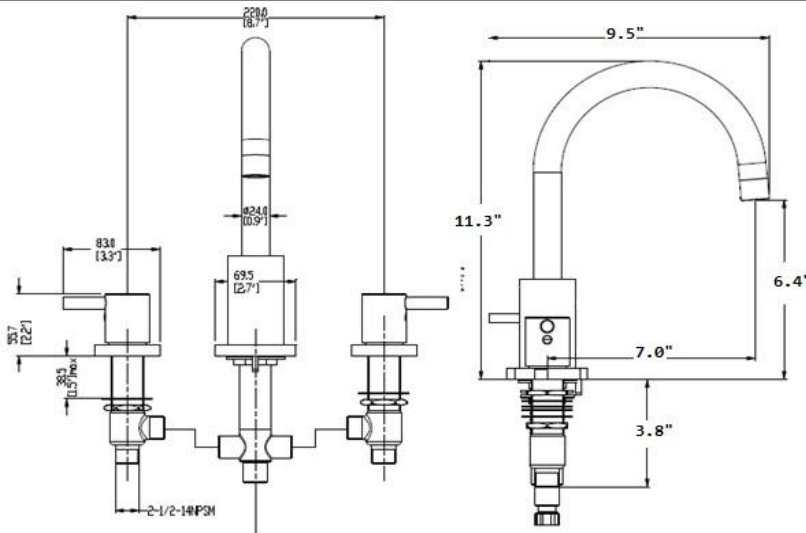

## Specifications

<b>Material Content</b>	Metal construction handle and spout.
<b>Spout</b>	Gooseneck Spout, 7" Spout Reach
<b>Handle Operation</b>	Quarter Turn Ceramic Cartridge
<b>Flow Rate</b>	18 GPM at 80 psi
<b>Recommended psi</b>	80 psi
<b>Parts</b>	Valve not included

## Dimensions