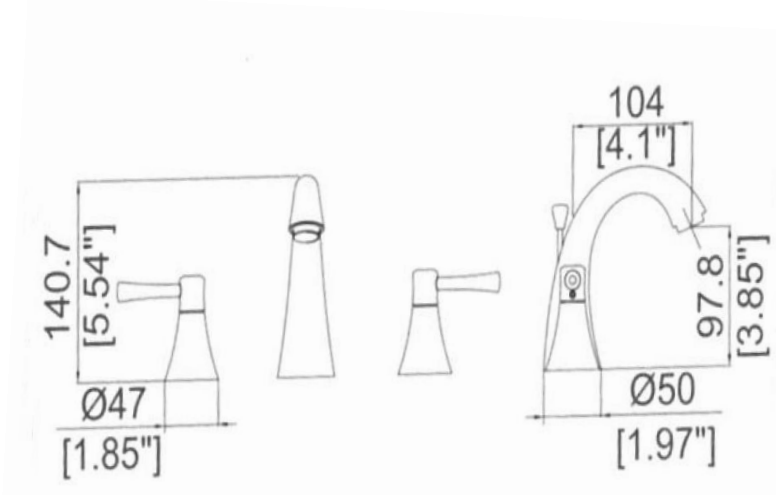

## Specifications

- Material Content:** Metal Construction
- Cartridge:** Ceramic
- Lift Rod:** With Lift Rod
- Installation:** 8" Centers
- Parts:** Pop-Up In Matching Finish Included

## Dimensions