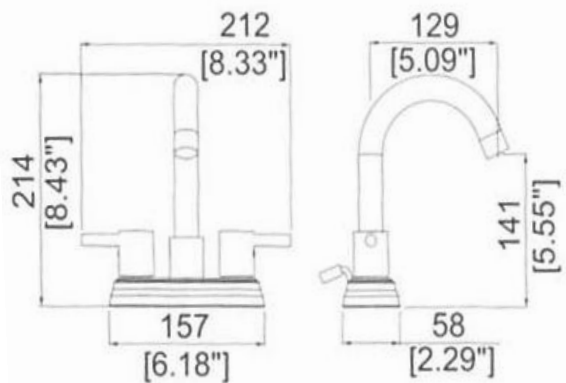

Dimensions

Warranty & Compliances

- **Warranty:** Lifetime Limited Warranty, Lifetime Limited Finish Warranty
- **IAPMO/UPC:** IAPMO/CUPC compliant
- **ASME:** ASME A112.18.1/ CSA B125.1
- **NSF/ANSI:** NSF 61/ANSI
- **Lead Free**
- **WaterSense®:** Compliance with EPA WaterSense® High Efficiency Lavatory Faucet Specification .
- **ADA:** Compliant

NSF / ANSI 61

Order Codes & Finishes/Colors

Finish	Faucet Grade	1.5	1.0 GPM	Model #
Polished Chrome	Showroom	817346*	829283*	T80244AC
Satin Nickel	Showroom	817353*	829291*	T80244AC
Oil Rubbed Bronze	Showroom	817486*	829309*	T80244AC

Type:
Job:
Order Code:
Approvals:

Design House reserves the right to make changes in materials, specifications & models at any time. Design House also reserves the right to discontinue product without notice or obligation.