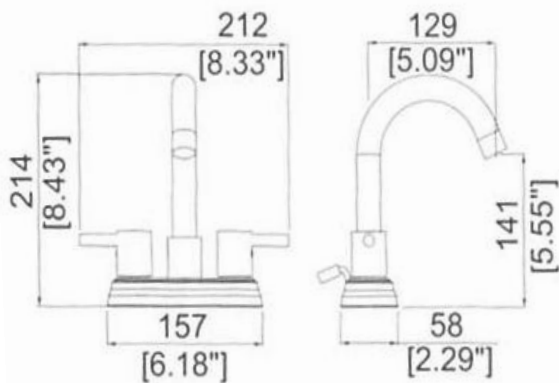

## Specifications

- Material Content:** Metal Construction
- Cartridge:** Ceramic
- Lift Rod:** With Lift Rod
- Installation:** 4" Centers
- Parts:** Pop-Up In Matching Finish Included

## Dimensions