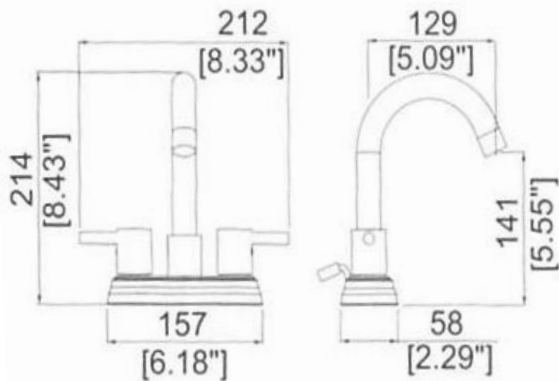

Dimensions

Warranty & Compliances

- **Warranty** Lifetime Limited Warranty, Lifetime Limited Finish Warranty
- **IAPMO/UPC** IAPMO/CUPC compliant
- **ASME** ASME A112.18.1/ CSA B125.1
- **NSF/ANSI** NSF 61/ANSI
- **Lead Free**
- **WaterSense®** Compliance with EPA WaterSense® High Efficiency Lavatory Faucet Specification .
- **ADA** Compliant

Order Codes & Finishes/Colors

Finish	Faucet Grade	1.5	1.0 GPM	Model #
Polished Chrome	Showroom	817346*	829283*	T80244AC
Satin Nickel	Showroom	817353*	829291*	T80244AC
Oil Rubbed Bronze	Showroom	817486*	829309*	T80244AC

Type:
Job:
Order Code:
Approvals:

Design House reserves the right to make changes in materials, specifications & models at any time. Design House also reserves the right to discontinue product without notice or obligation.