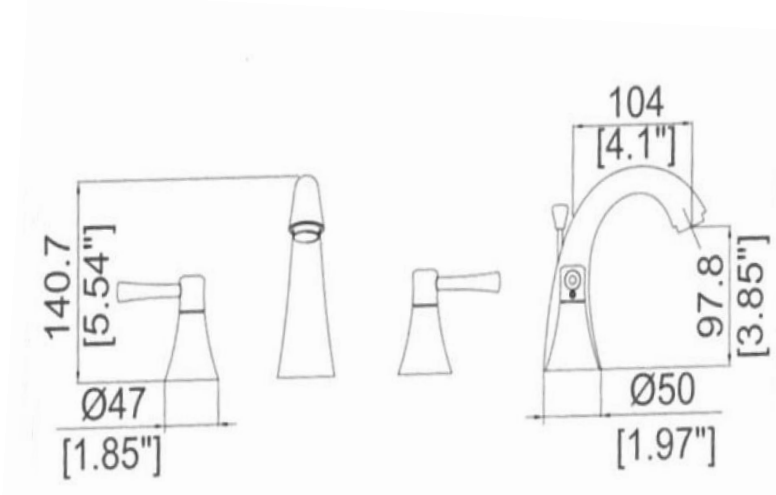

Kenton Widespread Lavatory Faucet

Specifications

Material Content: Metal Construction
Cartridge: Ceramic
Lift Rod: With Lift Rod
Installation: 8" Centers
Parts: Pop-Up In Matching Finish Included

Dimensions