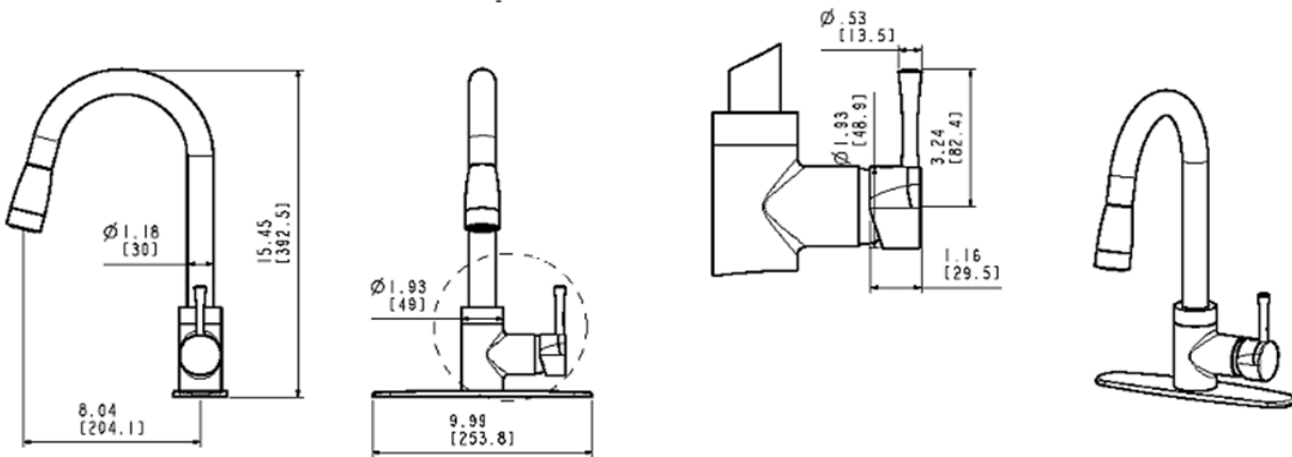

Dimensions

Warranty & Compliances

Warranty Lifetime Limited Warranty
IAPMO/UPC UPC & cUPC Compliant
ASME ASME A112.18.1/CSA B125.1
ANSI Compliant
ADA Compliant
NSF Compliant
Lead Free

Order Codes & Finishes/Colors

Finish	Faucet Grade	2.2 GPM	1.5 GPM	MFG Model #
Polished Chrome	Showroom	823419	829127	T80218AG
Satin Nickel	Showroom	819144	829135	T80218AG
Oil Rubbed Bronze	Showroom	823427	829143	T80218AG

Type:
Job:
Order Code:
Approvals:

Design House reserves the right to make changes in materials, specifications & models at any time. Design House also reserves the right to discontinue product without notice or obligation.