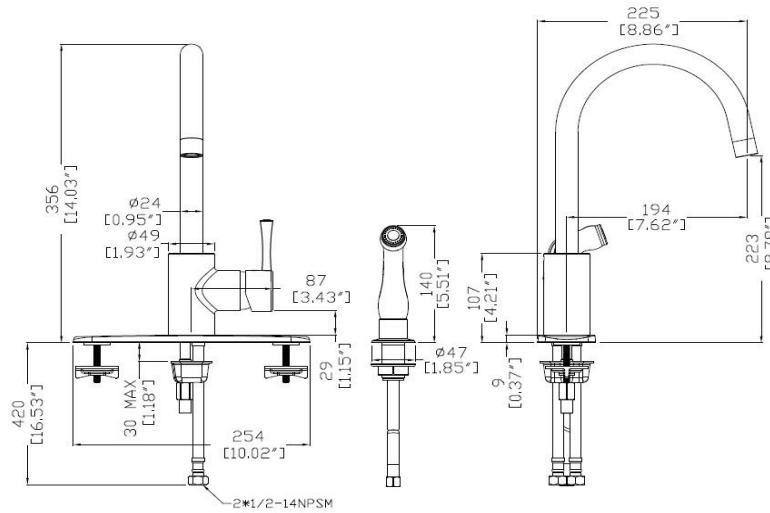

## Specifications

<b>Material Content:</b>	Metal Construction
<b>Flow Rate (GPM):</b>	Lead-Free Solid Brass Waterway
<b>Cartridge:</b>	Ceramic
<b>Sprayer:</b>	Dual Function Sprayer
<b>Spout:</b>	360° Swing Spout
<b>Installation:</b>	Single Hole Installation
<b>Parts:</b>	Deck Plate Included, optional for installation

## Dimensions