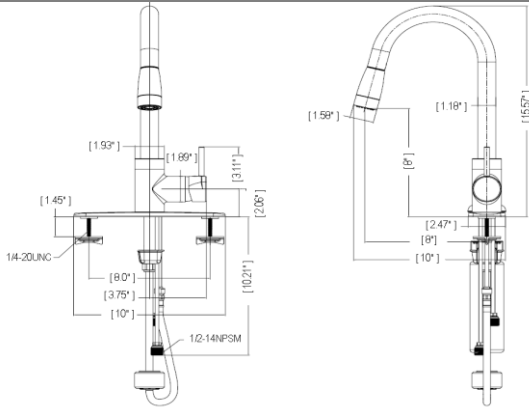

## Specifications

**Material Content:** Metal Construction  
**Body Details:** Lead-Free Solid Brass Waterway  
**Cartridge:** Ceramic  
**Sprayer:** Dual Function Sprayer  
**Spout:** 360° Swing Spout  
**Installation:** Single Hole Installation  
**Parts:** Deck Plate Included (optional for installation)

## Dimensions

Finish	Service Part	Polished Chrome	Satin Nickel	Oil Rubbed Bronze
Polished Chrome	Cartridge	<b>816462</b>	<b>816462</b>	<b>816462</b>
Satin Nickel	Sprayhead 2.2 GPM	<b>910786</b>	<b>902460</b>	<b>910794</b>
Satin Nickel	Sprayhead 1.5 GPM	<b>910778</b>	<b>902452</b>	<b>910802</b>
Oil Rubbed Bronze	Hose	<b>802486</b>	<b>802478</b>	<b>902494</b>