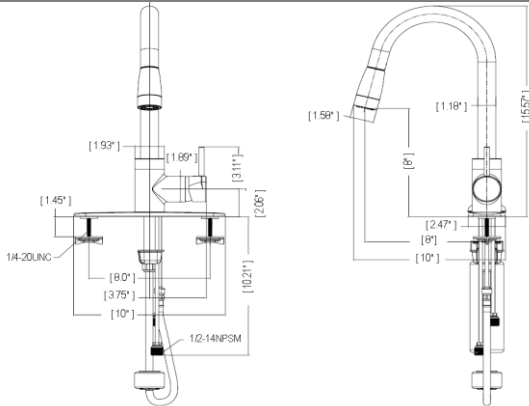

Eastport Pulldown Kitchen Faucet

Specifications

Material Content: Metal Construction
Body Details: Lead-Free Solid Brass Waterway
Cartridge: Ceramic
Sprayer: Dual Function Sprayer
Spout: 360° Swing Spout
Installation: Single Hole Installation
Parts: Deck Plate Included (optional for installation)

Dimensions

Warranty & Compliances

Warranty: Limited Lifetime mechanical and Limited Lifetime finish warranty
IAPMO/UPC: Compliant
ASME: ASME A112.18.1 / CSA B125.1
ADA: Compliant
ANSI: Compliant

Order Codes & Finishes/Colors

Finish	Faucet Grade	2.2 GPM Order Code	1.5 GPM Order Code	Model #
Polished Chrome	Showroom	805788	827667	T80218AG
Satin Nickel	Showroom	805796	828996	T80218AG
Oil Rubbed Bronze	Showroom	808758	829002	T80218AG

Finish	Service Part	Polished Chrome	Satin Nickel	Oil Rubbed Bronze
Polished Chrome	Cartridge	816462	816462	816462
Satin Nickel	Sprayhead 2.2 GPM	910786	902460	910794
Satin Nickel	Sprayhead 1.5 GPM	910778	902452	910802
Oil Rubbed Bronze	Hose	802486	802478	902494

Design House reserves the right to make changes in materials, specifications & models at any time. Design House also reserves the right to discontinue product without notice or obligation.