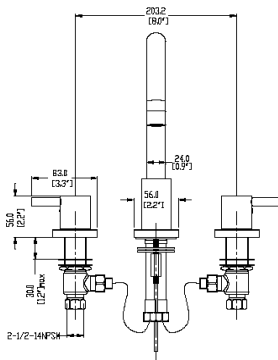

Dimensions

Warranty & Compliances

Warranty	Lifetime Limited Warranty, Lifetime Limited Finish Warranty
IAPMO/UPC	UPC/CUPC compliant
ASME	Compliant
NSF/ANSI	NSF 61/ANSI
Lead Free	
WaterSense®	
ADA	Compliant

Order Codes & Finishes/Colors

Finish	Faucet Grade	1.5 GPM Order Code	1.0 GPM Order Code	Model #
Polished Chrome	Showroom	817106	828962	T80245AC
Satin Nickel	Showroom	817064	828970	T80245AC
Oil Rubbed Bronze	Showroom	817494	828988	T80245AC

Type:

Job:

Order Code:

Approvals:

Design House reserves the right to make changes in materials, specifications & models at any time. Design House also reserves the right to discontinue product without notice or obligation.