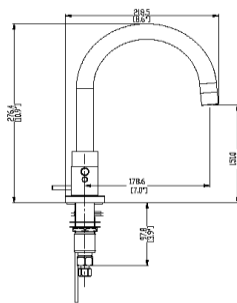

Dimensions

Warranty & Compliances

Warranty	Lifetime Limited Warranty, Lifetime Limited Finish Warranty
IAPMO/UPC	UPC/CUPC compliant
ASME	Compliant
NSF/ANSI	NSF 61/ANSI
Lead Free	
WaterSense®	
ADA	Compliant

Order Codes & Finishes/Colors

Finish	Faucet Grade	1.5 GPM Order Code	1.0 GPM Order Code	Model #
Polished Chrome	Showroom	817106	828962	T80245AC
Satin Nickel	Showroom	817064	828970	T80245AC
Oil Rubbed Bronze	Showroom	817494	828988	T80245AC

Type:

Job:

Order Code:

Approvals:

Design House reserves the right to make changes in materials, specifications & models at any time. Design House also reserves the right to discontinue product without notice or obligation.