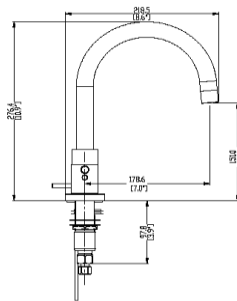

# Eastport 8" Widespread Lavatory Faucet

## Specifications

<b>Material Content</b>	Metal Construction
<b>Cartridge</b>	Ceramic
<b>Popup</b>	50/50
<b>Lift Rod</b>	With Lift Rod
<b>Installation</b>	8" Centers
<b>Parts</b>	Pop-Up in Matching Finish Included

## Dimensions