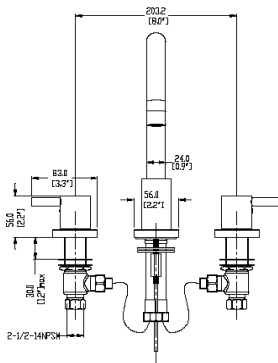

# Eastport 8" Widespread Lavatory Faucet

## Specifications

<b>Material Content</b>	Metal Construction
<b>Cartridge</b>	Ceramic
<b>Popup</b>	50/50
<b>Lift Rod</b>	With Lift Rod
<b>Installation</b>	8" Centers
<b>Parts</b>	Pop-Up in Matching Finish Included

## Dimensions