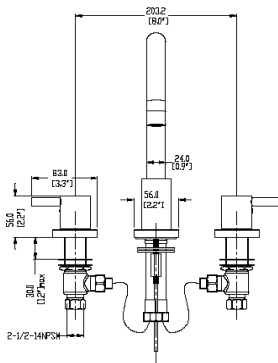

Dimensions

Warranty & Compliances

Warranty	Lifetime Limited Warranty, Lifetime Limited Finish Warranty
IAPMO/UPC	UPC/CUPC compliant
ASME	Compliant
NSF/ANSI	NSF 61/ANSI
Lead Free	
WaterSense®	
ADA	Compliant

Order Codes & Finishes/Colors

Finish	Faucet Grade	1.5 GPM Order Code	1.0 GPM Order Code	Model #
Polished Chrome	Showroom	817106	828962	T80245AC
Satin Nickel	Showroom	817064	828970	T80245AC
Oil Rubbed Bronze	Showroom	817494	828988	T80245AC

Type:

Job:

Order Code:

Approvals:

Design House reserves the right to make changes in materials, specifications & models at any time. Design House also reserves the right to discontinue product without notice or obligation.