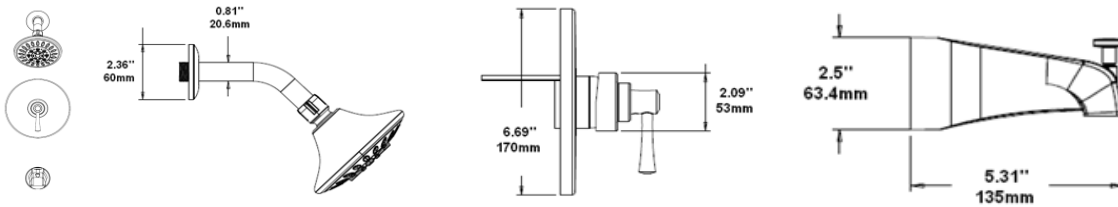

Dimensions

Warranty & Compliances

1. **Warranty:** Lifetime Limited Warranty, Lifetime Limited Finish Warranty
2. **IAPMO/UPC:** IAPMO/CUPC compliant
3. **ASME:** ASME A112.18.1/ CSA B125.1
4. **ADA:** Compliant
5. **ANSI:** Compliant

Order Codes & Finishes/Colors

Tub and Shower Trim 2.5 GPM

Finish	Order Code	Model #	Required Valve
Polished Chrome	805994	T20163NA-01-DH001	804567
Satin Nickel	805887	T20163NA-02-DH001	804567
Oil Rubbed Bronze	808725	T20163NA-20-DH001	804567

Tub and Shower Trim 1.75 GPM

Finish	Order Code	Model #	WaterSense Certified Showerhead Included Trim Set	Required Valve
Polished Chrome	828681	T20163NA-01-DH104	Q27307-01-DH1	804567
Satin Nickel	828707	T20163NA-02-DH104	Q27307-02-DH1	804567
Oil Rubbed Bronze	828715	T20163NA-20-DH104	Q27307-20-DH1	804567

Shower Only Trim 2.5 GPM

Finish	Order Code	Model #	Required Valve
Polished Chrome	809368	T20163N-01-DH001	804567
Satin Nickel	809376	T20163N-02-DH001	804567
Oil Rubbed Bronze	808733	T20163N-20-DH001	804567

Design House reserves the right to make changes in materials, specifications & models at any time. Design House also reserves the right to discontinue product without notice or obligation.