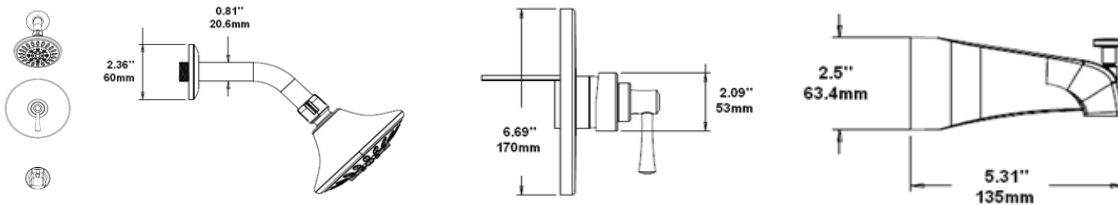

Dimensions

Warranty & Compliances

1. **Warranty:** Lifetime Limited Warranty, Lifetime Limited Finish Warranty
2. **IAPMO/UPC:** IAPMO/CUPC compliant
3. **ASME:** ASME A112.18.1/ CSA B125.1
4. **ADA:** Compliant
5. **ANSI:** Compliant

Order Codes & Finishes/Colors

Tub and Shower Trim 2.5 GPM

Finish	Order Code	Model #	Required Valve
Polished Chrome	805994	T20163NA-01-DH001	804567
Satin Nickel	805887	T20163NA-02-DH001	804567
Oil Rubbed Bronze	808725	T20163NA-20-DH001	804567

Tub and Shower Trim 1.75 GPM

Finish	Order Code	Model #	WaterSense Certified Showerhead Included Trim Set	Required Valve
Polished Chrome	828681	T20163NA-01-DH104	Q27307-01-DH1	804567
Satin Nickel	828707	T20163NA-02-DH104	Q27307-02-DH1	804567
Oil Rubbed Bronze	828715	T20163NA-20-DH104	Q27307-20-DH1	804567

Shower Only Trim 2.5 GPM

Finish	Order Code	Model #	Required Valve
Polished Chrome	809368	T20163N-01-DH001	804567
Satin Nickel	809376	T20163N-02-DH001	804567
Oil Rubbed Bronze	808733	T20163N-20-DH001	804567

Design House reserves the right to make changes in materials, specifications & models at any time. Design House also reserves the right to discontinue product without notice or obligation.