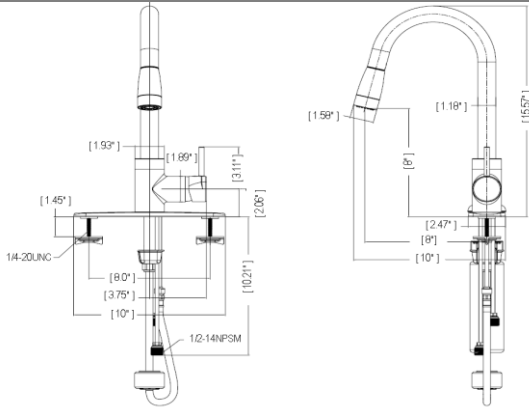

## Specifications

- Material Content:** Metal Construction
- Body Details:** Lead-Free Solid Brass Waterway
- Cartridge:** Ceramic
- Sprayer:** Dual Function Sprayer
- Spout:** 360° Swing Spout
- Installation:** Single Hole Installation
- Parts:** Deck Plate Included (optional for installation)

## Dimensions

Finish	Service Part	Polished Chrome	Satin Nickel	Oil Rubbed Bronze
Polished Chrome	Cartridge	<b>816462</b>	<b>816462</b>	<b>816462</b>
Satin Nickel	Sprayhead 2.2 GPM	<b>910786</b>	<b>902460</b>	<b>910794</b>
Satin Nickel	Sprayhead 1.5 GPM	<b>910778</b>	<b>902452</b>	<b>910802</b>
Oil Rubbed Bronze	Hose	<b>802486</b>	<b>802478</b>	<b>902494</b>