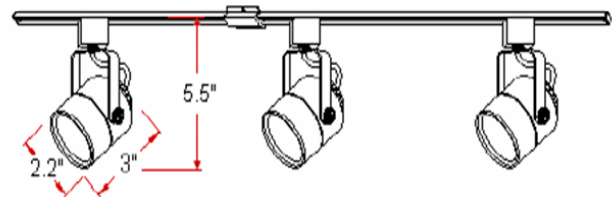

Avanti Track Light

Specifications

Material Construction:	Steel
Lens:	N/a
Lamp Type & Wattage:	3 50W GU10 Base MR16 Lamps
Mounting:	Ceiling Mount
Finish	Black
Voltage:	120V
Weight:	2.9lbs

Dimensions

Track Dimensions	
Height	3/4"
Width	1-1/2"
Length	Selected by Length

Warranty & Compliances

Warranty	1 Year Limited Warranty
UL	UL Listed
ADA	N/A
EnergyStar	N/A

Companion Fixtures

Component	Satin Nickel Order Code	Oil Rubbed Bronze Order Code	White Order Code	Black Order Code	Notes
4' Track (48')	824854	829721	830075	826883	Required (1)
6' Track (72")	TBD	TBD	TBD	TBD	Required (1)
Track Head	824847	829739	830083	826909	3-5 Head Capability
Floating Canopy Power Cover	824870	829747	830091	826891	Required (1)