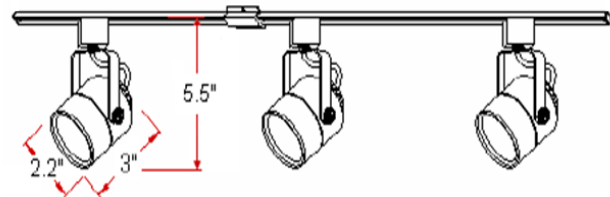

Avanti Canopy Power Cover

Specifications

Material Construction:	Steel
Lens:	N/a
Lamp Type & Wattage:	3 50W GU10 Base MR16 Lamps
Mounting:	Ceiling Mount
Finish	Satin Nickel
Voltage:	120V
Weight:	2.9lbs

Dimensions

Track Dimensions	
Height	3/4"
Width	1-1/2"
Length	Selected by Length

Warranty & Compliances

Warranty	1 Year Limited Warranty
UL	UL Listed
ADA	N/A
EnergyStar	N/A

Companion Fixtures

Component	Satin Nickel Order Code	Oil Rubbed Bronze Order Code	White Order Code	Black Order Code	Notes
4' Track (48')	824854	829721	830075	826883	Required (1)
6' Track (72")	TBD	TBD	TBD	TBD	Required (1)
Track Head	824847	829739	830083	826909	3-5 Head Capability
Floating Canopy Power Cover	824870	829747	830091	826891	Required (1)