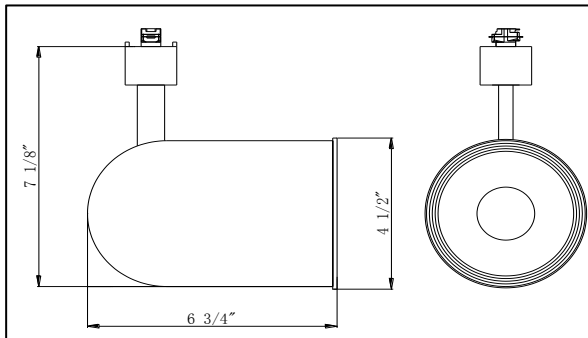

## Specifications

Material Construction:	Steel
Lens:	N/a
Lamp Type & Wattage:	3 75W E27 PAR30
Mounting:	Ceiling Mount
Finish	Black
Voltage:	120V

## Dimensions