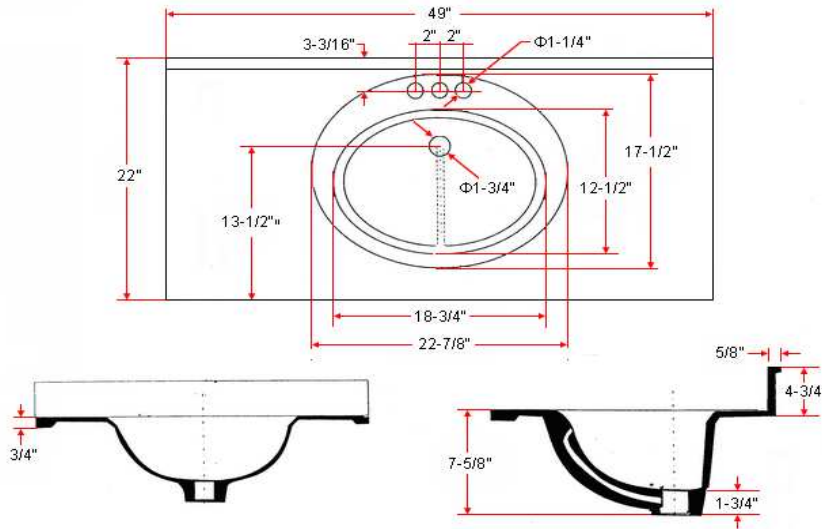

49" x 22" Single Center Oval Bowl Vanity Top

Specifications

Material Content: Cultured Marble
Back splash: Integrated
Faucet Holes: 3 Holes, 4" Centers

Dimensions

Warranty & Compliances

Warranty 1 Year Limited Warranty
UPC Complaint
CSA Complaint
ANSI ANSI Z124.3 complaint

Order Codes & Finishes/Colors

White on white 825638

Type:
Job:
Order Code:
Approvals:

Design House reserves the right to make changes in materials, specifications & models at any time. Design House also reserves the right to discontinue product without notice or obligation.