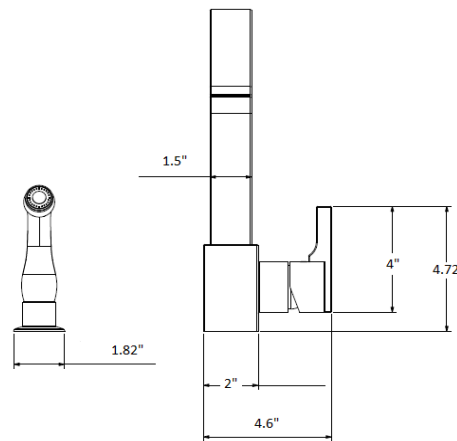

Dimensions

Warranty & Compliances

Warranty	Lifetime Limited Warranty
IAPMO/UPC	IAPMO & cUPC Compliant
ASME	ASME A112.18.1/ CSA B125.1
ANSI	Compliant
ADA	Compliant
NSF	Compliant

Lead Free

Order Codes & Finishes/Colors

Finish	Faucet	2.2 GPM	1.5 GPM	Model #
Polished Chrome	Showroom	818641	825216	T60413AG
Satin Nickel	Showroom	818658	825224	T60413AG
Oil Rubbed Bronze	Showroom	818666	829150	T60413AG

Type:
Job:
Order Code:
Approvals:

Design House reserves the right to make changes in materials, specifications & models at any time. Design House also reserves the right to discontinue product without notice or obligation.