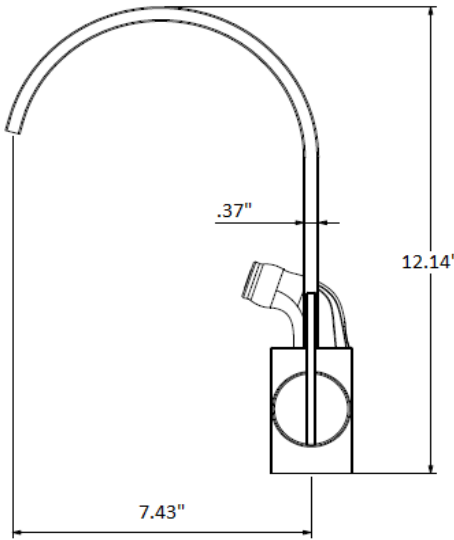

Dimensions

Warranty & Compliances

Warranty	Lifetime Limited Warranty
IAPMO/UPC	IAPMO & cUPC Compliant
ASME	ASME A112.18.1/ CSA B125.1
ANSI	Compliant
ADA	Compliant
NSF	Compliant

Lead Free

Order Codes & Finishes/Colors

Finish	Faucet	2.2 GPM	1.5 GPM	Model #
Polished Chrome	Showroom	818641	825216	T60413AG
Satin Nickel	Showroom	818658	825224	T60413AG
Oil Rubbed Bronze	Showroom	818666	829150	T60413AG

Type:
Job:
Order Code:
Approvals:

Design House reserves the right to make changes in materials, specifications & models at any time. Design House also reserves the right to discontinue product without notice or obligation.