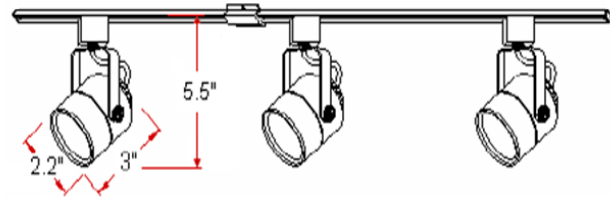

Avanti Canopy Power Cover

Specifications

Material Construction:	Steel
Lens:	N/a
Lamp Type & Wattage:	3 50W GU10 Base MR16 Lamps
Mounting:	Ceiling Mount
Finish	Satin Nickel
Voltage:	120V
Weight:	2.9lbs

Dimensions

Track Dimensions	
Height	3/4"
Width	1-1/2"
Length	Selected by Length

Warranty & Compliances

Warranty	1 Year Limited Warranty
UL	UL Listed
ADA	N/A
EnergyStar	N/A

Companion Fixtures

Component	Satin Nickel Order Code	Oil Rubbed Bronze Order Code	White Order Code	Black Order Code	Notes
4' Track (48')	824854	829721	830075	826883	Required (1)
6' Track (72")	TBD	TBD	TBD	TBD	Required (1)
Track Head	824847	829739	830083	826909	3-5 Head Capability
Floating Canopy Power Cover	824870	829747	830091	826891	Required (1)