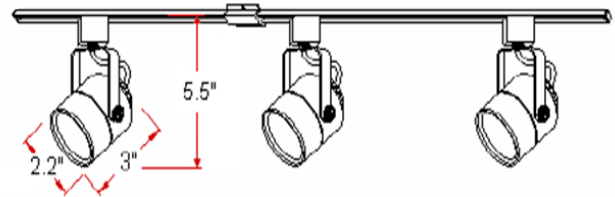

Avanti Track Light

Specifications

Material Construction:	Steel
Lens:	N/a
Lamp Type & Wattage:	3 50W GU10 Base MR16 Lamps
Mounting:	Ceiling Mount
Finish	Black
Voltage:	120V
Weight:	2.9lbs

Dimensions

Track Dimensions	
Height	3/4"
Width	1-1/2"
Length	Selected by Length

Warranty & Compliances

Warranty	1 Year Limited Warranty
UL	UL Listed
ADA	N/A
EnergyStar	N/A

Companion Fixtures

Component	Satin Nickel Order Code	Oil Rubbed Bronze Order Code	White Order Code	Black Order Code	Notes
4' Track (48')	824854	829721	830075	826883	Required (1)
6' Track (72")	TBD	TBD	TBD	TBD	Required (1)
Track Head	824847	829739	830083	826909	3-5 Head Capability
Floating Canopy Power Cover	824870	829747	830091	826891	Required (1)