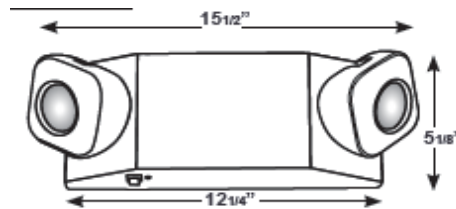

R-16HO EMERGENCY LIGHT

Specifications

Finish:	White
Lamp Type & Wattage:	
Lamp	MR-16
Mounting:	Surface Mount
Voltage:	120V
WATTS	10W

Dimensions

Assembled Dimensions:

Width	Length
5 1/8"	15 1/2"

Warranty & Compliances