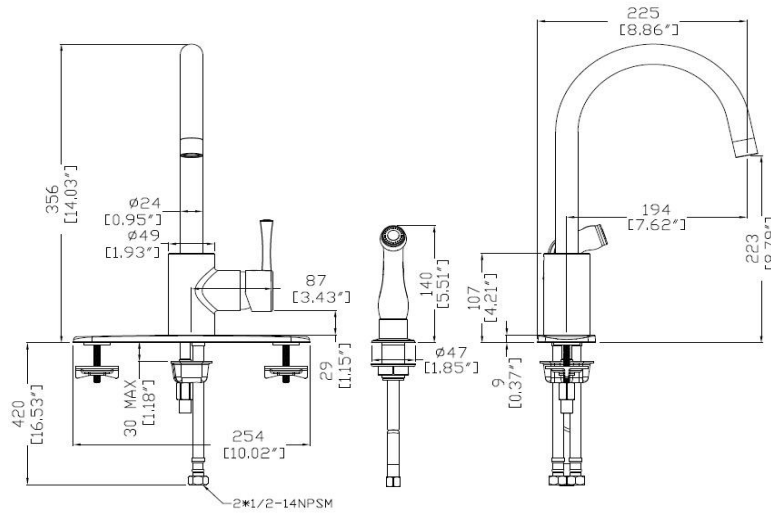

Kenton Kitchen Faucet with Sidespray

Specifications

Material Content:	Metal Construction
Flow Rate (GPM):	Lead-Free Solid Brass Waterway
Cartridge:	Ceramic
Sprayer:	Dual Function Sprayer
Spout:	360° Swing Spout
Installation:	Single Hole Installation
Parts:	Deck Plate Included, optional for installation

Dimensions

Warranty & Compliances

Warranty	Lifetime Limited Warranty
IAPMO/UPC	UPC & cUPC Compliant
ASME	ASME A112.18.1/CSA B125.1
ANSI	Compliant
ADA	Compliant
NSF	Compliant
Lead Free	

Order Codes & Finishes/Colors

Finish	Faucet Grade	2.2 GPM	1.5 GPM	MFG Model #
Polished Chrome	Showroom	823435	829093	T80215AG
Satin Nickel	Showroom	823443	829101	T80215AG
Oil Rubbed Bronze	Showroom	823476	829119	T80215AG

Type:
Job:
Order Code:
Approvals:

Design House reserves the right to make changes in materials, specifications & models at any time. Design House also reserves the right to discontinue product without notice or obligation.