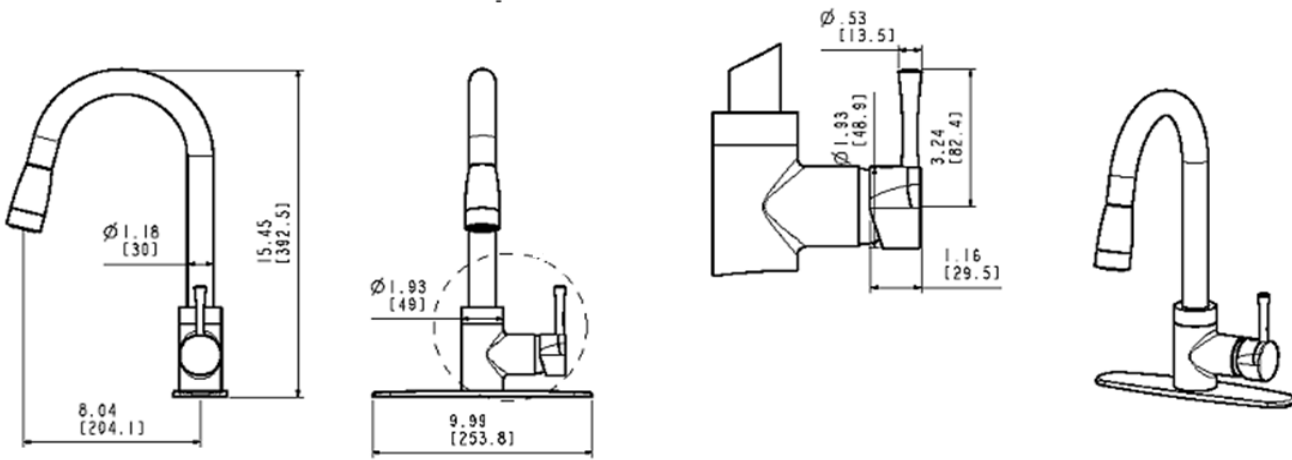

Dimensions

Warranty & Compliances

Warranty Lifetime Limited Warranty
IAPMO/UPC UPC & cUPC Compliant
ASME ASME A112.18.1/CSA B125.1
ANSI Compliant
ADA Compliant
NSF Compliant
Lead Free

Order Codes & Finishes/Colors

Finish	Faucet Grade	2.2 GPM	1.5 GPM	MFG Model #
Polished Chrome	Showroom	823419	829127	T80218AG
Satin Nickel	Showroom	819144	829135	T80218AG
Oil Rubbed Bronze	Showroom	823427	829143	T80218AG

Type:
Job:
Order Code:
Approvals:

Design House reserves the right to make changes in materials, specifications & models at any time. Design House also reserves the right to discontinue product without notice or obligation.