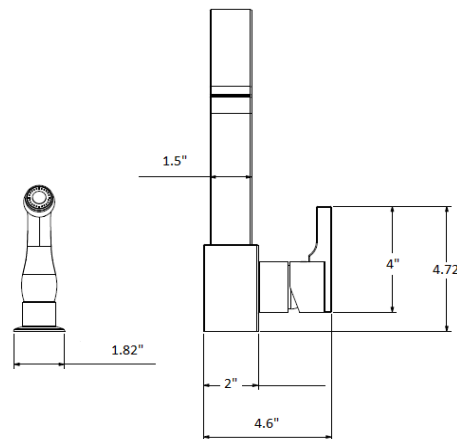

Dimensions

Warranty & Compliances

Warranty	Lifetime Limited Warranty
IAPMO/UPC	IAPMO & cUPC Compliant
ASME	ASME A112.18.1/ CSA B125.1
ANSI	Compliant
ADA	Compliant
NSF	Compliant

Lead Free

Order Codes & Finishes/Colors

Finish	Faucet	2.2 GPM	1.5 GPM	Model #
Polished Chrome	Showroom	818641	825216	T60413AG
Satin Nickel	Showroom	818658	825224	T60413AG
Oil Rubbed Bronze	Showroom	818666	829150	T60413AG

Type:
Job:
Order Code:
Approvals:

Design House reserves the right to make changes in materials, specifications & models at any time. Design House also reserves the right to discontinue product without notice or obligation.