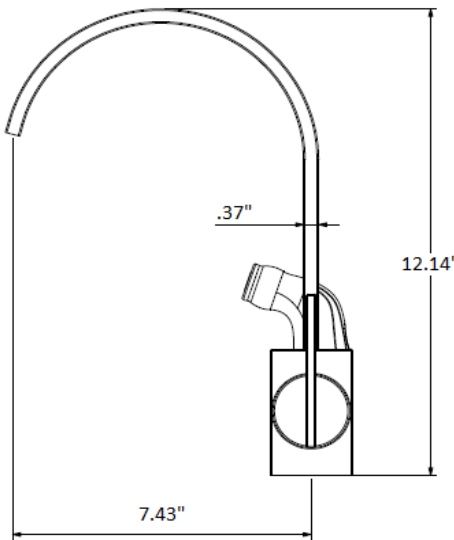

Dimensions

Warranty & Compliances

Warranty	Lifetime Limited Warranty
IAPMO/UPC	IAPMO & cUPC Compliant
ASME	ASME A112.18.1/ CSA B125.1
ANSI	Compliant
ADA	Compliant
NSF	Compliant

Lead Free

Order Codes & Finishes/Colors

Finish	Faucet	2.2 GPM	1.5 GPM	Model #
Polished Chrome	Showroom	818641	825216	T60413AG
Satin Nickel	Showroom	818658	825224	T60413AG
Oil Rubbed Bronze	Showroom	818666	829150	T60413AG

Type:
Job:
Order Code:
Approvals:

Design House reserves the right to make changes in materials, specifications & models at any time. Design House also reserves the right to discontinue product without notice or obligation.