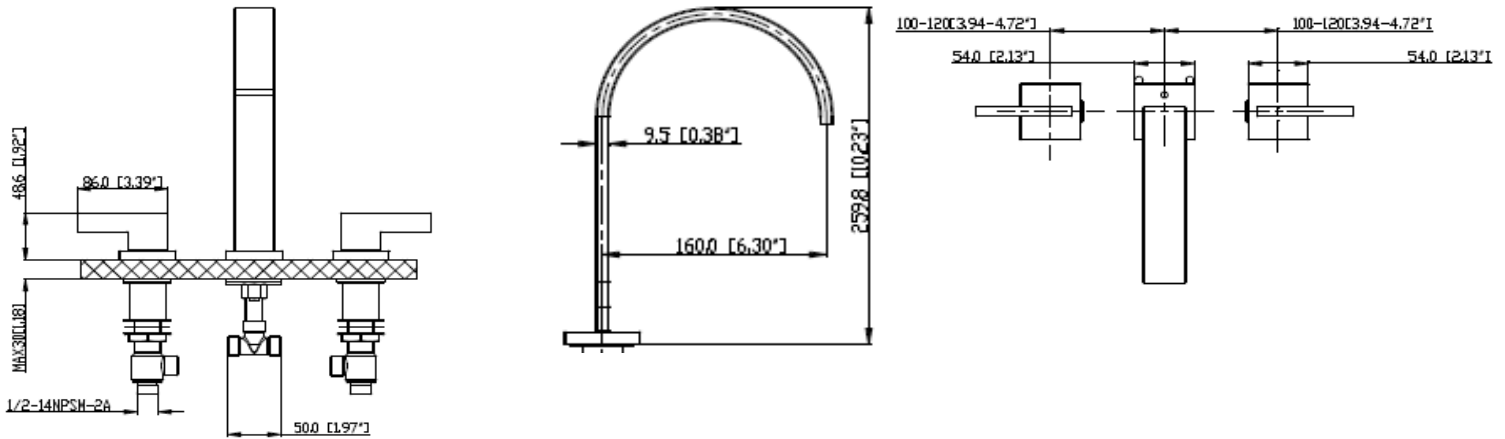

# Calle Wide Spread Lavatory Faucet

## Specifications

|                          |  |
|--------------------------|--|
| <b>Flow Rate (GPM)</b>   | 1.4 GPM @ 60 psi                       |
| <b>Material Content</b>  | Metal Construction                     |
| <b>Pop-Up Drain</b>      | Lead Free Brass Body with 50/50 Pop-up |
| <b>Cartridge</b>         | Ceramic disc                           |
| <b>Lift Road</b>         | With Lift Road                         |
| <b>Installation Type</b> | 8" Centers                             |
| <b>Parts</b>             | Pop-Up in Matching Finish Included     |

## Dimensions