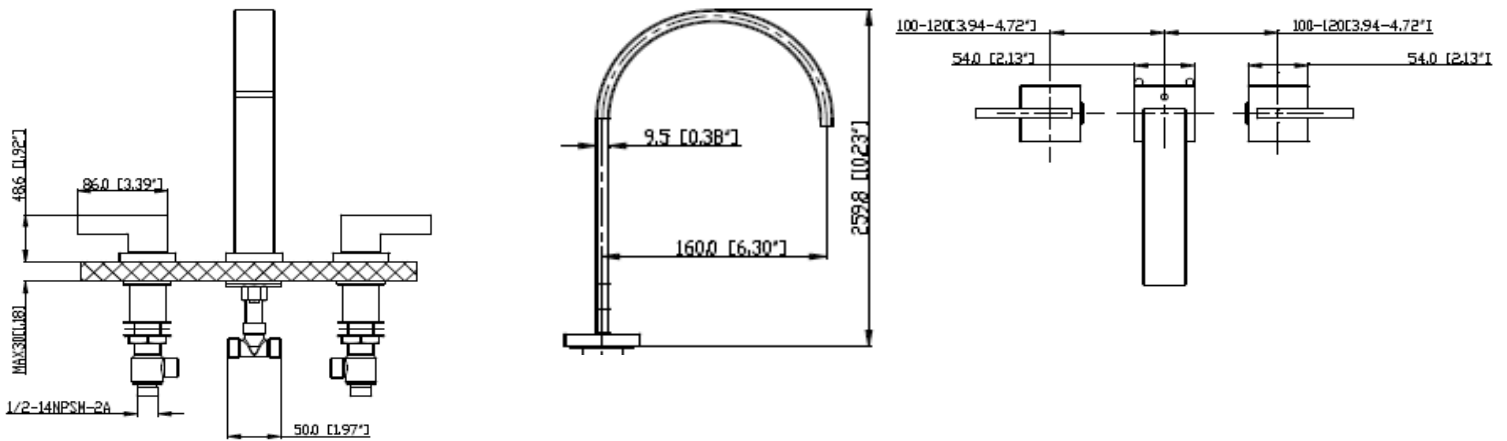

Dimensions

Warranty & Compliances

Warranty	Lifetime Limited Warranty
IAPMO/UPC	IAPMO/cUPC Compliant
ASME	ASME A112.18.1/ CSA B125.1
ANSI	Compliant
ADA	Compliant
NSF	Compliant
Lead Free	
Watersense	Compliant