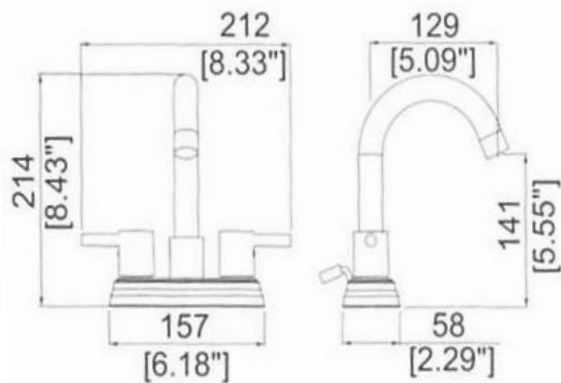

Dimensions

Warranty & Compliances

- **Warranty:** Lifetime Limited Warranty, Lifetime Limited Finish Warranty
- **IAPMO/UPC:** IAPMO/CUPC compliant
- **ASME:** ASME A112.18.1/ CSA B125.1
- **NSF/ANSI:** NSF 61/ANSI
- **Lead Free**
- **WaterSense®:** Compliance with EPA WaterSense® High Efficiency Lavatory Faucet Specification .
- **ADA:** Compliant

NSF / ANSI 61

Order Codes & Finishes/Colors

Finish	Faucet Grade	1.5	1.0 GPM	Model #
Polished Chrome	Showroom	817346*	829283*	T80244AC
Satin Nickel	Showroom	817353*	829291*	T80244AC
Oil Rubbed Bronze	Showroom	817486*	829309*	T80244AC

Type:
Job:
Order Code:
Approvals:

Design House reserves the right to make changes in materials, specifications & models at any time. Design House also reserves the right to discontinue product without notice or obligation.