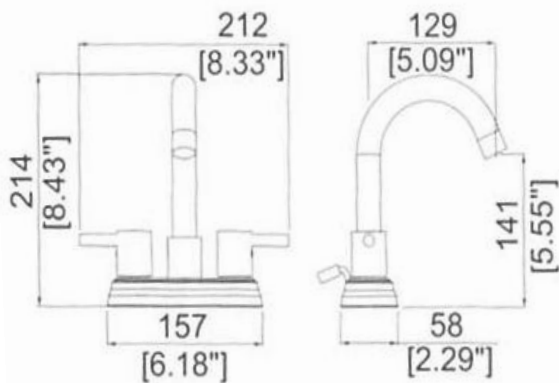

Dimensions

Warranty & Compliances

- **Warranty** Lifetime Limited Warranty, Lifetime Limited Finish Warranty
- **IAPMO/UPC** IAPMO/CUPC compliant
- **ASME** ASME A112.18.1/ CSA B125.1
- **NSF/ANSI** NSF 61/ANSI
- **Lead Free**
- **WaterSense®** Compliance with EPA WaterSense® High Efficiency Lavatory Faucet Specification .
- **ADA** Compliant

NSF / ANSI 61

Order Codes & Finishes/Colors

Finish	Faucet Grade	1.5	1.0 GPM	Model #
Polished Chrome	Showroom	817346*	829283*	T80244AC
Satin Nickel	Showroom	817353*	829291*	T80244AC
Oil Rubbed Bronze	Showroom	817486*	829309*	T80244AC

Type:
Job:
Order Code:
Approvals:

Design House reserves the right to make changes in materials, specifications & models at any time. Design House also reserves the right to discontinue product without notice or obligation.