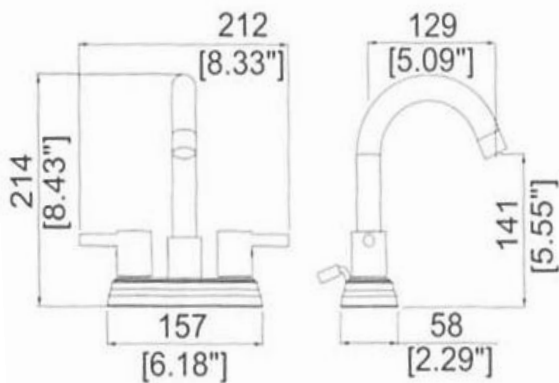

Eastport Lavatory Faucet

Specifications

Material Content: Metal Construction
Cartridge: Ceramic
Lift Rod: With Lift Rod
Installation: 4" Centers
Parts: Pop-Up In Matching Finish Included

Dimensions

Warranty & Compliances