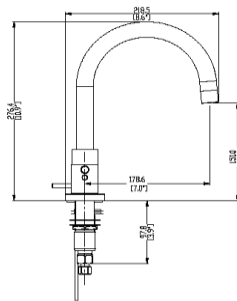

Dimensions

Warranty & Compliances

Warranty	Lifetime Limited Warranty, Lifetime Limited Finish Warranty
IAPMO/UPC	UPC/CUPC compliant
ASME	Compliant
NSF/ANSI	NSF 61/ANSI
Lead Free	
WaterSense®	
ADA	Compliant

Order Codes & Finishes/Colors

Finish	Faucet Grade	1.5 GPM Order Code	1.0 GPM Order Code	Model #
Polished Chrome	Showroom	817106	828962	T80245AC
Satin Nickel	Showroom	817064	828970	T80245AC
Oil Rubbed Bronze	Showroom	817494	828988	T80245AC

Type:

Job:

Order Code:

Approvals:

Design House reserves the right to make changes in materials, specifications & models at any time. Design House also reserves the right to discontinue product without notice or obligation.