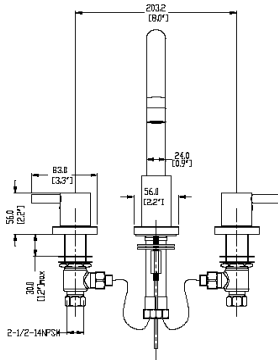

Dimensions

Warranty & Compliances

Warranty	Lifetime Limited Warranty, Lifetime Limited Finish Warranty
IAPMO/UPC	UPC/CUPC compliant
ASME	Compliant
NSF/ANSI	NSF 61/ANSI
Lead Free	
WaterSense®	
ADA	Compliant

Order Codes & Finishes/Colors

Finish	Faucet Grade	1.5 GPM Order Code	1.0 GPM Order Code	Model #
Polished Chrome	Showroom	817106	828962	T80245AC
Satin Nickel	Showroom	817064	828970	T80245AC
Oil Rubbed Bronze	Showroom	817494	828988	T80245AC

Type:

Job:

Order Code:

Approvals:

Design House reserves the right to make changes in materials, specifications & models at any time. Design House also reserves the right to discontinue product without notice or obligation.