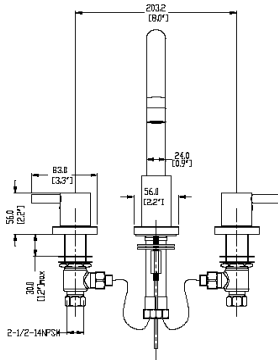

# Eastport 8" Widespread Lavatory Faucet

## Specifications

<b>Material Content</b>	Metal Construction
<b>Cartridge</b>	Ceramic
<b>Popup</b>	50/50
<b>Lift Rod</b>	With Lift Rod
<b>Installation</b>	8" Centers
<b>Parts</b>	Pop-Up in Matching Finish Included

## Dimensions