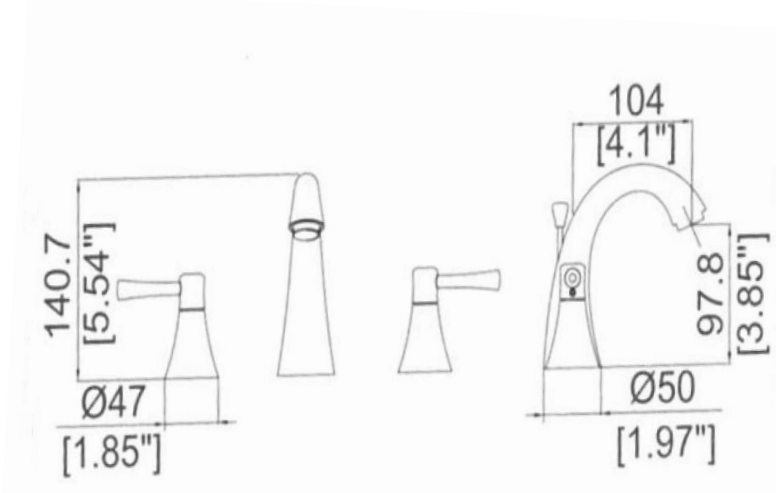

## Specifications

- Material Content:** Metal Construction
- Cartridge:** Ceramic
- Lift Rod:** With Lift Rod
- Installation:** 8" Centers
- Parts:** Pop-Up In Matching Finish Included

## Dimensions