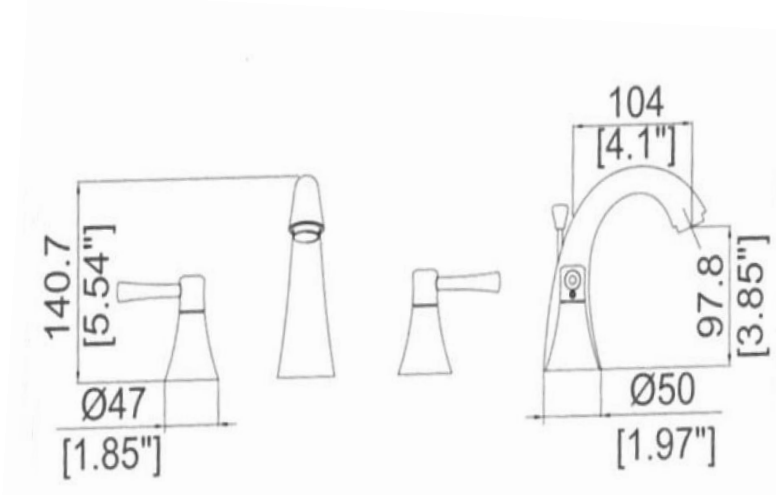

Dimensions

Warranty & Compliances

- **Warranty:** Lifetime Limited Warranty
- **IAPMO/UPC:** UPC & cUPC Compliant
- **ASME:** ASME A112.18.1/ CSA B125.1
- **ANSI:** Compliant
- **ADA:** Compliant
- **NSF:** Compliant
- **CSA:** Compliant

Lead Free

Order Codes & Finishes/Colors

Finish	Faucet Grade	1.5 GPM	1.0 GPM	MFG Model #
Polished Chrome	Showroom	809632*	829259*	T20145AD
Satin Nickel	Showroom	809640*	829267*	T20145AD
Oil Rubbed Bronze	Showroom	809657*	829375*	T20145AD

Type:
Job:
Order Code:
Approvals:

Design House reserves the right to make changes in materials, specifications & models at any time. Design House also reserves the right to discontinue product without notice or obligation.