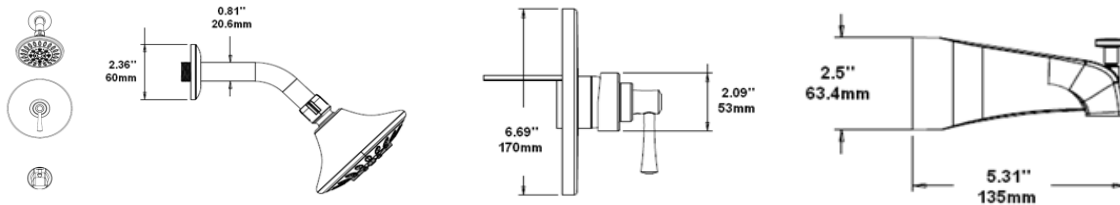

Dimensions

Warranty & Compliances

1. **Warranty:** Lifetime Limited Warranty, Lifetime Limited Finish Warranty
2. **IAPMO/UPC:** IAPMO/CUPC compliant
3. **ASME:** ASME A112.18.1/ CSA B125.1
4. **ADA:** Compliant
5. **ANSI:** Compliant

Order Codes & Finishes/Colors

Tub and Shower Trim 2.5 GPM

Finish	Order Code	Model #	Required Valve
Polished Chrome	805994	T20163NA-01-DH001	804567
Satin Nickel	805887	T20163NA-02-DH001	804567
Oil Rubbed Bronze	808725	T20163NA-20-DH001	804567

Tub and Shower Trim 1.75 GPM

Finish	Order Code	Model #	WaterSense Certified Showerhead Included Trim Set	Required Valve
Polished Chrome	828681	T20163NA-01-DH104	Q27307-01-DH1	804567
Satin Nickel	828707	T20163NA-02-DH104	Q27307-02-DH1	804567
Oil Rubbed Bronze	828715	T20163NA-20-DH104	Q27307-20-DH1	804567

Shower Only Trim 2.5 GPM

Finish	Order Code	Model #	Required Valve
Polished Chrome	809368	T20163N-01-DH001	804567
Satin Nickel	809376	T20163N-02-DH001	804567
Oil Rubbed Bronze	808733	T20163N-20-DH001	804567

Design House reserves the right to make changes in materials, specifications & models at any time. Design House also reserves the right to discontinue product without notice or obligation.