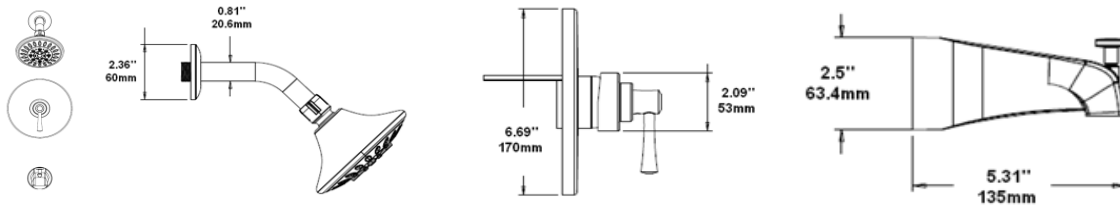

## Specifications

- Material Content:** Metal construction handle and spout.
- Spout:** Threaded spout with integral pull-up diverter. (Conversion kit included for slip-on installation option.)
- Showerhead:** Single function ABS showerhead.
- Handle Operation:** Quarter Turn Stop
- Flow Rate:** Available in 2.5 and 1.75 GPM flow rate options.
- Recommended psi:** 80 psi
- Parts:** Valve not included

## Dimensions