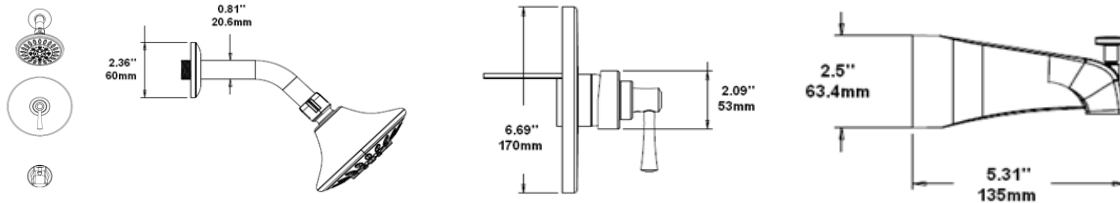

Dimensions

Warranty & Compliances

1. **Warranty:** Lifetime Limited Warranty, Lifetime Limited Finish Warranty
2. **IAPMO/UPC:** IAPMO/CUPC compliant
3. **ASME:** ASME A112.18.1/ CSA B125.1
4. **ADA:** Compliant
5. **ANSI:** Compliant

Order Codes & Finishes/Colors

Tub and Shower Trim 2.5 GPM

Finish	Order Code	Model #	Required Valve
Polished Chrome	805994	T20163NA-01-DH001	804567
Satin Nickel	805887	T20163NA-02-DH001	804567
Oil Rubbed Bronze	808725	T20163NA-20-DH001	804567

Tub and Shower Trim 1.75 GPM

Finish	Order Code	Model #	WaterSense Certified Showerhead Included Trim Set	Required Valve
Polished Chrome	828681	T20163NA-01-DH104	Q27307-01-DH1	804567
Satin Nickel	828707	T20163NA-02-DH104	Q27307-02-DH1	804567
Oil Rubbed Bronze	828715	T20163NA-20-DH104	Q27307-20-DH1	804567

Shower Only Trim 2.5 GPM

Finish	Order Code	Model #	Required Valve
Polished Chrome	809368	T20163N-01-DH001	804567
Satin Nickel	809376	T20163N-02-DH001	804567
Oil Rubbed Bronze	808733	T20163N-20-DH001	804567

Design House reserves the right to make changes in materials, specifications & models at any time. Design House also reserves the right to discontinue product without notice or obligation.