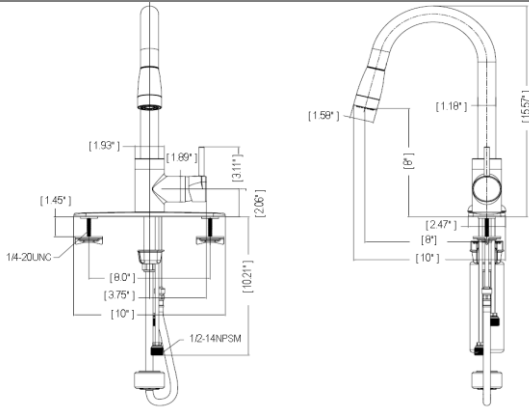

Eastport Pulldown Kitchen Faucet

Specifications

- **Material Content:** Metal Construction
- **Body Details:** Lead-Free Solid Brass Waterway
- **Cartridge:** Ceramic
- **Sprayer:** Dual Function Sprayer
- **Spout:** 360° Swing Spout
- **Installation:** Single Hole Installation
- **Parts:** Deck Plate Included (optional for installation)

Dimensions

Warranty & Compliances

- **Warranty:** Limited Lifetime mechanical and Limited Lifetime finish warranty
- **IAPMO/UPC:** Compliant
- **ASME:** ASME A112.18.1 / CSA B125.1
- **ADA:** Compliant
- **ANSI:** Compliant

Order Codes & Finishes/Colors

Finish	Faucet Grade	2.2 GPM Order Code	1.5 GPM Order Code	Model #
Polished Chrome	Showroom	805788	827667	T80218AG
Satin Nickel	Showroom	805796	828996	T80218AG
Oil Rubbed Bronze	Showroom	808758	829002	T80218AG

Finish	Service Part	Polished Chrome	Satin Nickel	Oil Rubbed Bronze
Polished Chrome	Cartridge	816462	816462	816462
Satin Nickel	Sprayhead 2.2 GPM	910786	902460	910794
Satin Nickel	Sprayhead 1.5 GPM	910778	902452	910802
Oil Rubbed Bronze	Hose	802486	802478	902494

Design House reserves the right to make changes in materials, specifications & models at any time. Design House also reserves the right to discontinue product without notice or obligation.