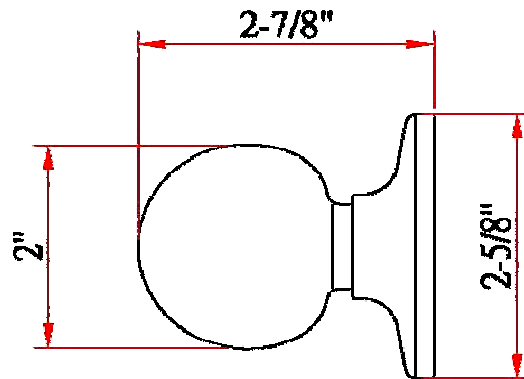

BALL Dummy Knob

Specifications

Latch Type	—
Door Prep	—
Backset	—
Door Thickness	—
Cylinder	—
Faceplate	—
Strike	—
Latch Bolt	—
Door Handing	Non-handed. Reversible for Left or Right hand doors.
Keyway	—
Keyed Alike	—

Dimensions

Warranty & Compliances

Warranty	Limited Lifetime Mechanical / 5 year Finish
ANSI/BHMA	Meets ANSI Grade 3 specification
ADA	N/A
UL	N/A

Order Codes

Box Pack	2W	
Satin Nickel (US15)	781856	
Polished Brass (US3)	783191	
Oil Rubbed Bronze (US10B)	791616	
Antique Brass (US5)	754051	