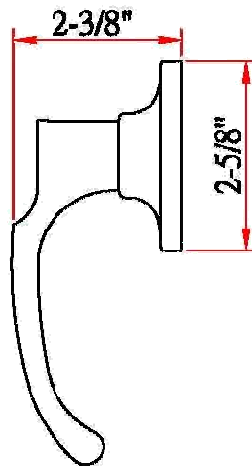

NEWPORT Dummy Lever

Specifications

Latch Type	—
Door Prep	—
Backset	—
Door Thickness	—
Cylinder	—
Faceplate	—
Strike	—
Latch Bolt	—
Door Handing	Non-handed. Reversible for Left or Right hand doors.
Keyway	—
Keyed Alike	—

Dimensions

Warranty & Compliances

Warranty	Limited Lifetime Mechanical / 5 year Finish
ANSI/BHMA	Meets ANSI Grade 3 specification
ADA	N/A
UL	N/A

Order Codes

Box Pack	2W
Satin Nickel (US15)	785675
Oil Rubbed Bronze (US10B)	787291